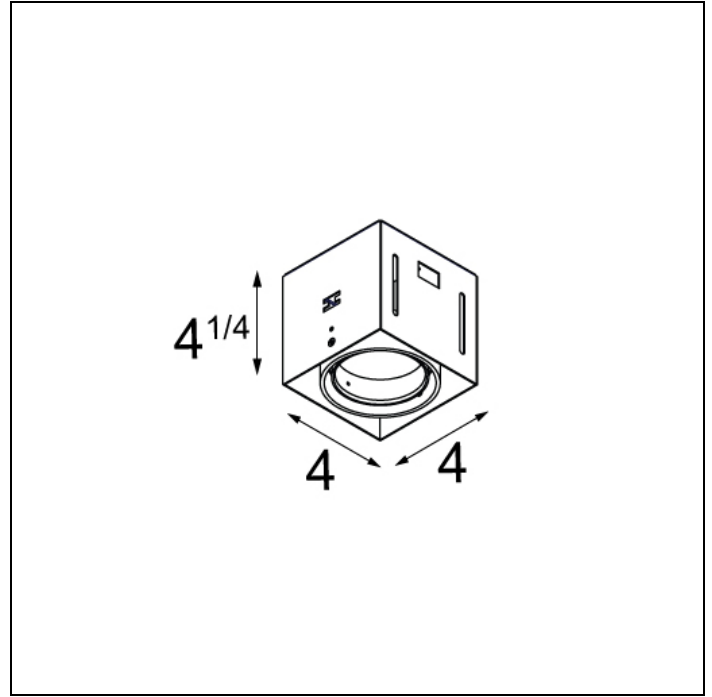

MINI RITM TRIMLESS FOR SMART RINGS

MINI RITM TRIMLESS FOR SMART RINGS 1X LED DE

After twenty years still one of the architect's favorites. Mini ritm trimless, with its minimalistic features becomes part of the interior. Its dark or white casing vanishes when switching on the light. The versatile Mini ritm leaves nothing to the imagination with the technology on full display, allowing this luminaire to fit well into both a minimalist and an industrial-chic environment. The gimbale system allows you to direct the light source at any angle of your choice. Connect Mini ritm trimless with Smart by adding the Smart frontrings to your recessed spot.

Art. Nr. US_12530002

SPECIFICATIONS

Lamp	1x LED Array	
Driver	driver excluded - requires housing	
Cut-out size	1 4"11/64 w 4"11/64	
Weight	1.6kg	
Min. distance	4 in.	
Location rating	suitable for damp locations	
Glow wire test	960°	
webterm_lifetime	L80 B20 @ 50.000 hrs	
CRI	92	
Power supply	350mA 17.8Vf	500mA 18.4Vf
webterm_connected_load	6.2W	9.2W
webterm_lumen	526lm	707lm
Efficacy	85lm/W	77lm/W
UGR	14	15
Adjustability	v -35°/+35°	
Remark	<p>! has to be combined with Smart frontrings</p> <p>! suitable for damp locations</p> <p>! has to be used with appropriate housing (LED gear incl.)</p> <p>! combine with drywall plaster flange for ceiling thickness > 0 25/32" (20mm) and ≤ 1 31/32" (50mm)</p> <p>! CCEA Chicago Plenum rated & Airtight per ASTM-E283-04 (when used with IC-UAT box)</p>	