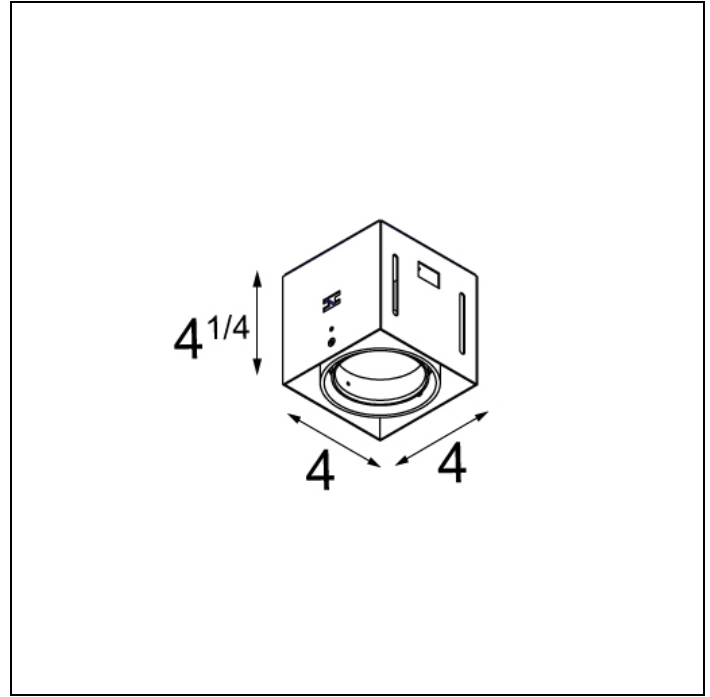

MINI RITM TRIMLESS FOR SMART RINGS

MINI RITM TRIMLESS FOR SMART RINGS 1X LED DE

After twenty years still one of the architect's favorites. Mini ritm trimless, with its minimalistic features becomes part of the interior. Its dark or white casing vanishes when switching on the light. The versatile Mini ritm leaves nothing to the imagination with the technology on full display, allowing this luminaire to fit well into both a minimalist and an industrial-chic environment. The gimbale system allows you to direct the light source at any angle of your choice. Connect Mini ritm trimless with Smart by adding the Smart frontrings to your recessed spot.

Art. Nr. US_12530009

SPECIFICATIONS

Lamp	1x LED Array	
Driver	driver excluded - requires housing	
Cut-out size	1 4"11/64 w 4"11/64	
Weight	1.6kg	
Min. distance	4 in.	
Location rating	suitable for damp locations	
Glow wire test	960°	
webterm_lifetime	L80 B20 @ 50.000 hrs	
CRI	92	
Power supply	350mA 17.8Vf	500mA 18.4Vf
webterm_connected_load	6.2W	9.2W
webterm_lumen	526lm	707lm
Efficacy	85lm/W	77lm/W
UGR	14	15
Adjustability	v -35°/+35°	
Remark	<p>! has to be combined with Smart frontrings</p> <p>! suitable for damp locations</p> <p>! has to be used with appropriate housing (LED gear incl.)</p> <p>! combine with drywall plaster flange for ceiling thickness > 0 25/32" (20mm) and ≤ 1 31/32" (50mm)</p> <p>! CCEA Chicago Plenum rated & Airtight per ASTM-E283-04 (when used with IC-UAT box)</p>	