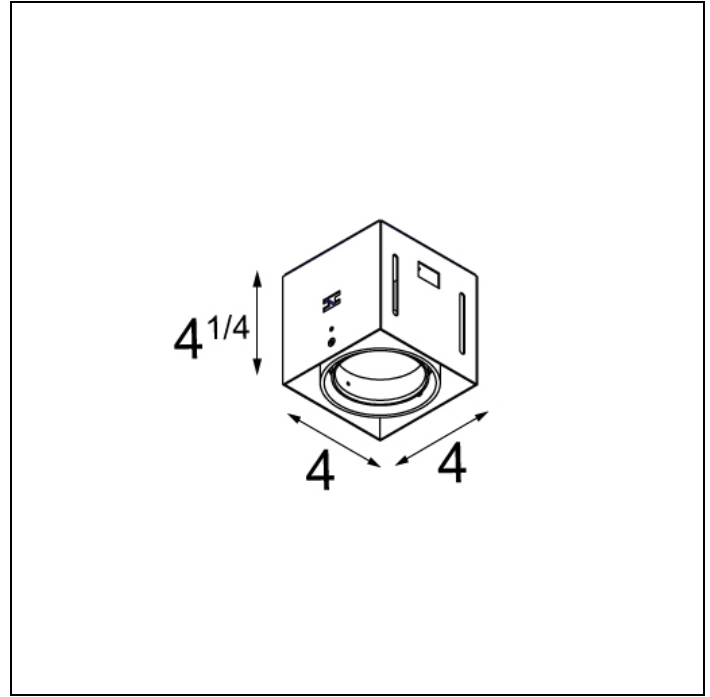

MINI RITM TRIMLESS FOR SMART RINGS

MINI RITM TRIMLESS FOR SMART RINGS 1X LED DE

After twenty years still one of the architect's favorites. Mini ritm trimless, with its minimalistic features becomes part of the interior. Its dark or white casing vanishes when switching on the light. The versatile Mini ritm leaves nothing to the imagination with the technology on full display, allowing this luminaire to fit well into both a minimalist and an industrial-chic environment. The gimbale system allows you to direct the light source at any angle of your choice. Connect Mini ritm trimless with Smart by adding the Smart frontrings to your recessed spot.

Art. Nr. US_12530202

SPECIFICATIONS

Lamp	1x LED Array	
Driver	driver excluded - requires housing	
Cut-out size	1 4"11/64 w 4"11/64	
Weight	1.6kg	
Min. distance	4 in.	
Location rating	suitable for damp locations	
Glow wire test	960°	
webterm_lifetime	L80 B20 @ 50.000 hrs	
CRI	92	
Power supply	350mA 17.8Vf	500mA 18.4Vf
webterm_connected_load	6.2W	9.2W
webterm_lumen	547lm	735lm
Efficacy	88lm/W	80lm/W
UGR	14	15
Adjustability	v -35°/+35°	
Remark	! has to be combined with Smart frontrings ! suitable for damp locations ! has to be used with appropriate housing (LED gear incl.) ! combine with drywall plaster flange for ceiling thickness > 0 25/32" (20mm) and ≤ 1 31/32" (50mm) ! CCEA Chicago Plenum rated & Airtight per ASTM-E283-04 (when used with IC-UAT box)	