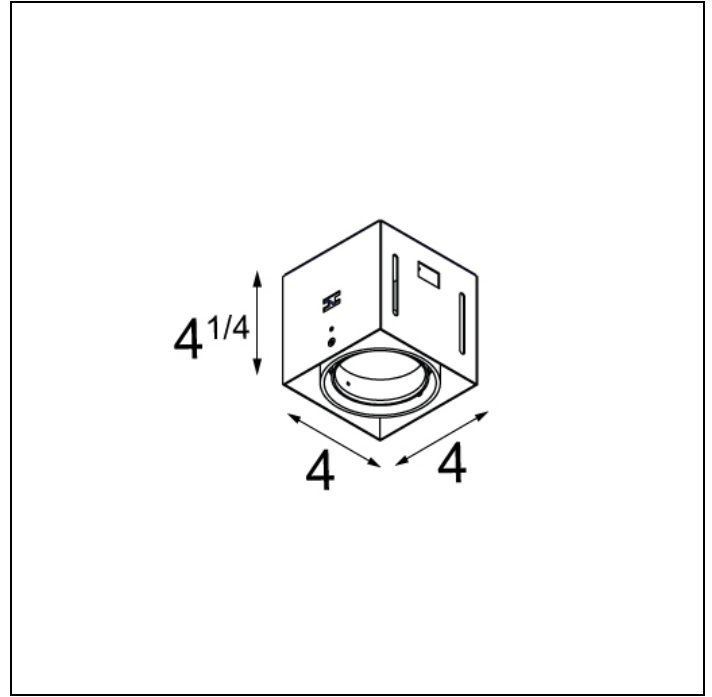

## MINI RITM TRIMLESS FOR SMART RINGS 1X LED DE

After twenty years still one of the architect's favorites. Mini ritm trimless, with its minimalistic features becomes part of the interior. Its dark or white casing vanishes when switching on the light. The versatile Mini ritm leaves nothing to the imagination with the technology on full display, allowing this luminaire to fit well into both a minimalist and an industrial-chic environment. The gimbale system allows you to direct the light source at any angle of your choice. Connect Mini ritm trimless with Smart by adding the Smart frontrings to your recessed spot.

### SPECIFICATIONS

Lamp	1x LED Array	
Driver	driver excluded - requires housing	
Cut-out size	1 4"11/64 w 4"11/64	
Weight	1.6kg	
Min. distance	4 in.	
Location rating	suitable for damp locations	
Glow wire test	960°	
webterm_lifetime	L80 B20 @ 50.000 hrs	
CRI	92	
Power supply	350mA 17.8Vf	500mA 18.4Vf
webterm_connected_load	6.2W	9.2W
webterm_lumen	547lm	735lm
Efficacy	88lm/W	80lm/W
UGR	14	15
Adjustability	v -35°/+35°	
Remark	! has to be combined with Smart frontrings ! suitable for damp locations ! has to be used with appropriate housing (LED gear incl.) ! combine with drywall plaster flange for ceiling thickness > 0 25/32" (20mm) and ≤ 1 31/32" (50mm) ! CCEA Chicago Plenum rated & Airtight per ASTM-E283-04 (when used with IC-UAT box)	