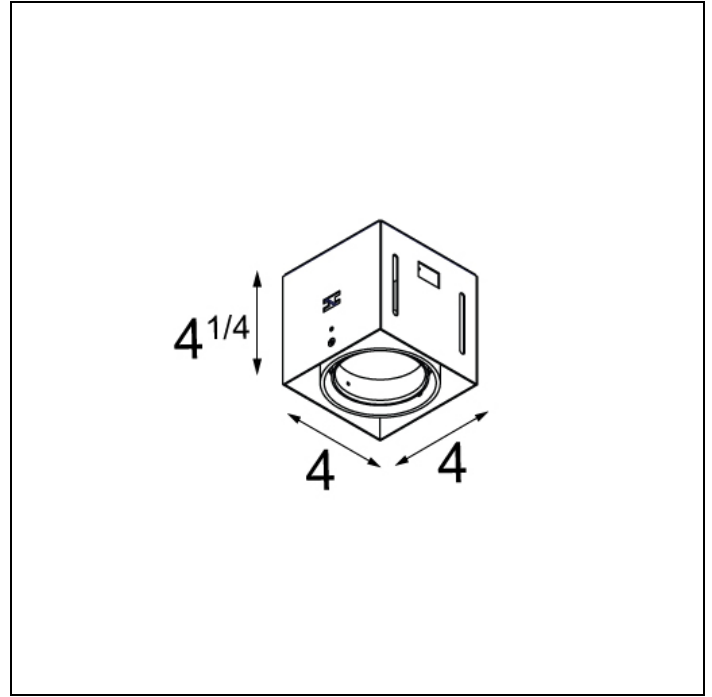

MINI RITM TRIMLESS FOR SMART RINGS

MINI RITM TRIMLESS FOR SMART RINGS 1X LED DE

After twenty years still one of the architect's favorites. Mini ritm trimless, with its minimalistic features becomes part of the interior. Its dark or white casing vanishes when switching on the light. The versatile Mini ritm leaves nothing to the imagination with the technology on full display, allowing this luminaire to fit well into both a minimalist and an industrial-chic environment. The gimbale system allows you to direct the light source at any angle of your choice. Connect Mini ritm trimless with Smart by adding the Smart frontrings to your recessed spot.

Art. Nr. US_12530302

SPECIFICATIONS

Lamp	1x LED Array	
Driver	driver excluded - requires housing	
Cut-out size	1 4"11/64 w 4"11/64	
Weight	1.6kg	
Min. distance	4 in.	
Location rating	suitable for damp locations	
Glow wire test	960°	
webterm_lifetime	L80 B20 @ 50.000 hrs	
CRI	92	
Power supply	350mA 17.8Vf	500mA 18.4Vf
webterm_connected_load	6.2W	9.2W
webterm_lumen	568lm	763lm
Efficacy	92lm/W	83lm/W
UGR	14	15
Adjustability	v -35°/+35°	
Remark	<p>! has to be combined with Smart frontrings</p> <p>! suitable for damp locations</p> <p>! has to be used with appropriate housing (LED gear incl.)</p> <p>! combine with drywall plaster flange for ceiling thickness > 0 25/32" (20mm) and ≤ 1 31/32" (50mm)</p> <p>! CCEA Chicago Plenum rated & Airtight per ASTM-E283-04 (when used with IC-UAT box)</p>	