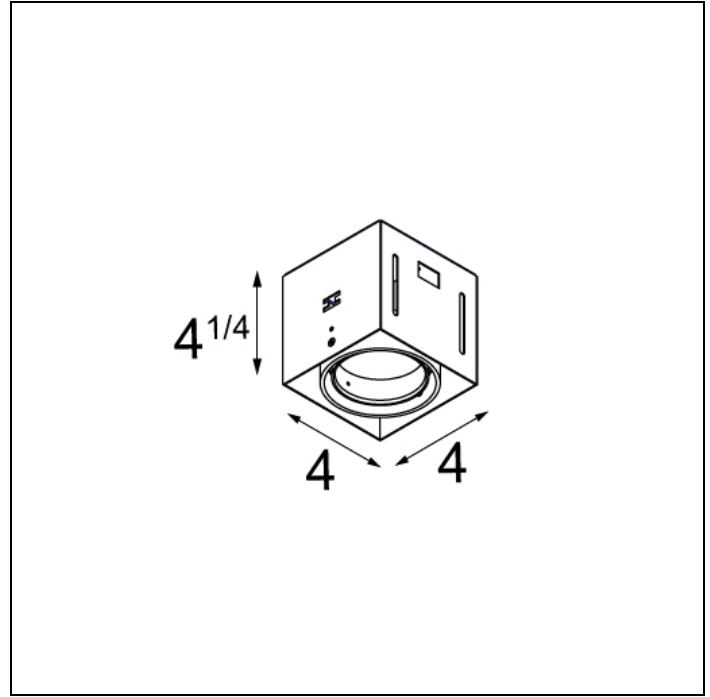

## MINI RITM TRIMLESS FOR SMART RINGS 1X LED DE

After twenty years still one of the architect's favorites. Mini ritm trimless, with its minimalistic features becomes part of the interior. Its dark or white casing vanishes when switching on the light. The versatile Mini ritm leaves nothing to the imagination with the technology on full display, allowing this luminaire to fit well into both a minimalist and an industrial-chic environment. The gimbale system allows you to direct the light source at any angle of your choice. Connect Mini ritm trimless with Smart by adding the Smart frontrings to your recessed spot.

### SPECIFICATIONS

Lamp	1x LED Array	
Driver	driver excluded - requires housing	
Cut-out size	1 4"11/64 w 4"11/64	
Weight	1.6kg	
Min. distance	4 in.	
Location rating	suitable for damp locations	
Glow wire test	960°	
webterm_lifetime	L80 B20 @ 50.000 hrs	
CRI	92	
Power supply	350mA 17.8Vf	500mA 18.4Vf
webterm_connected_load	6.2W	9.2W
webterm_lumen	568lm	763lm
Efficacy	92lm/W	83lm/W
UGR	14	15
Adjustability	v -35°/+35°	
Remark	! has to be combined with Smart frontrings ! suitable for damp locations ! has to be used with appropriate housing (LED gear incl.) ! combine with drywall plaster flange for ceiling thickness > 0 25/32" (20mm) and ≤ 1 31/32" (50mm) ! CCEA Chicago Plenum rated & Airtight per ASTM-E283-04 (when used with IC-UAT box)	