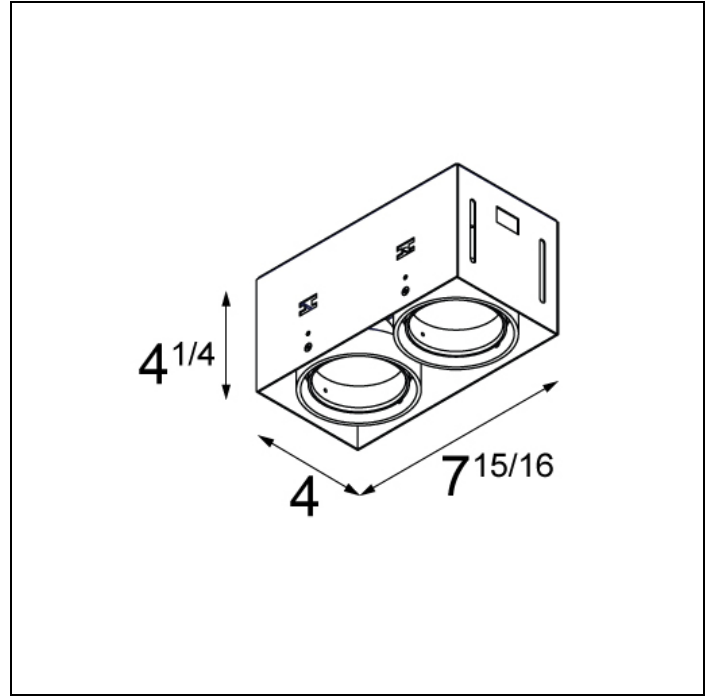

## MINI RITM TRIMLESS FOR SMART RINGS 2X LED DE

After twenty years still one of the architect's favorites. Mini ritm trimless, with its minimalistic features becomes part of the interior. Its dark or white casing vanishes when switching on the light. The versatile Mini ritm leaves nothing to the imagination with the technology on full display, allowing this luminaire to fit well into both a minimalist and an industrial-chic environment. The gimballed system allows you to direct the light source at any angle of your choice. Connect Mini ritm trimless with Smart by adding the Smart frontrings to your recessed spot.

### SPECIFICATIONS

Lamp	2x LED Array	
Driver	driver excluded - requires housing	
Cut-out size	1 8"7/64 w 4"11/64	
Weight	2.8kg	
Min. distance	4 in.	
Location rating	suitable for damp locations	
Glow wire test	960°	
webterm_lifetime	L80 B20 @ 50.000 hrs	
CRI	92	
Power supply	350mA 17.8Vf	500mA 18.4Vf
webterm_connected_load	6.2W	9.2W
webterm_lumen	526lm	707lm
Efficacy	85lm/W	77lm/W
UGR	14	15
Adjustability	v -35°/+35°	
Remark	! has to be combined with Smart frontrings ! suitable for damp locations ! has to be used with appropriate housing (LED gear incl.) ! combine with drywall plaster flange for ceiling thickness > 0 25/32" (20mm) and ≤ 1 31/32" (50mm) ! CCEA Chicago Plenum rated & Airtight per ASTM-E283-04 (when used with IC-UAT box)	