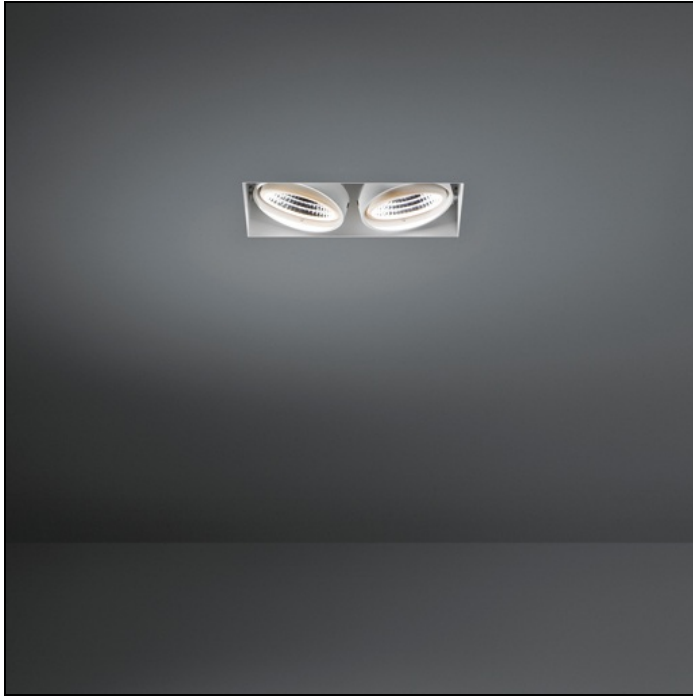

# MINI RITM TRIMLESS FOR SMART RINGS

## MINI RITM TRIMLESS FOR SMART RINGS 2X LED DE

After twenty years still one of the architect's favorites. Mini ritm trimless, with its minimalistic features becomes part of the interior. Its dark or white casing vanishes when switching on the light. The versatile Mini ritm leaves nothing to the imagination with the technology on full display, allowing this luminaire to fit well into both a minimalist and an industrial-chic environment. The gimballed system allows you to direct the light source at any angle of your choice. Connect Mini ritm trimless with Smart by adding the Smart frontrings to your recessed spot.