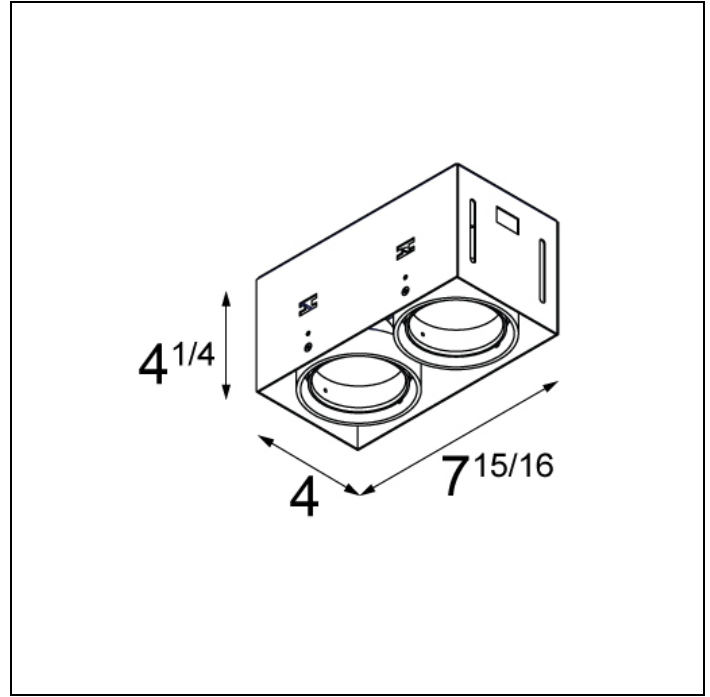

## MINI RITM TRIMLESS FOR SMART RINGS 2X LED DE

After twenty years still one of the architect's favorites. Mini ritm trimless, with its minimalistic features becomes part of the interior. Its dark or white casing vanishes when switching on the light. The versatile Mini ritm leaves nothing to the imagination with the technology on full display, allowing this luminaire to fit well into both a minimalist and an industrial-chic environment. The gimbale system allows you to direct the light source at any angle of your choice. Connect Mini ritm trimless with Smart by adding the Smart frontrings to your recessed spot.

### SPECIFICATIONS

Lamp	2x LED Array	
Driver	driver excluded - requires housing	
Cut-out size	1 8"7/64 w 4"11/64	
Weight	2.8kg	
Min. distance	4 in.	
Location rating	suitable for damp locations	
Glow wire test	960°	
webterm_lifetime	L80 B20 @ 50.000 hrs	
CRI	92	
Power supply	350mA 17.8Vf	500mA 18.4Vf
webterm_connected_load	6.2W	9.2W
webterm_lumen	526lm	707lm
Efficacy	85lm/W	77lm/W
UGR	14	15
Adjustability	v -35°/+35°	
Remark	! has to be combined with Smart frontrings ! suitable for damp locations ! has to be used with appropriate housing (LED gear incl.) ! combine with drywall plaster flange for ceiling thickness > 0 25/32" (20mm) and ≤ 1 31/32" (50mm) ! CCEA Chicago Plenum rated & Airtight per ASTM-E283-04 (when used with IC-UAT box)	