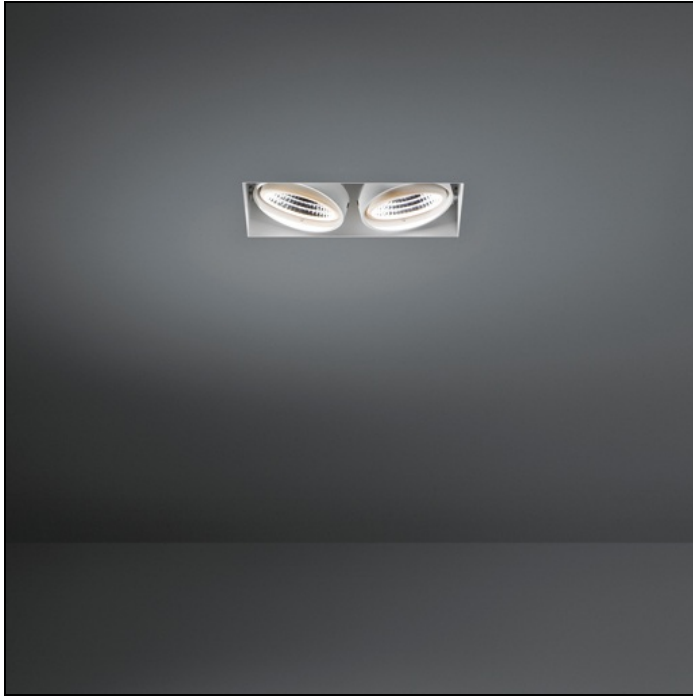

MINI RITM TRIMLESS FOR SMART RINGS

MINI RITM TRIMLESS FOR SMART RINGS 2X LED DE

After twenty years still one of the architect's favorites. Mini ritm trimless, with its minimalistic features becomes part of the interior. Its dark or white casing vanishes when switching on the light. The versatile Mini ritm leaves nothing to the imagination with the technology on full display, allowing this luminaire to fit well into both a minimalist and an industrial-chic environment. The gimbale system allows you to direct the light source at any angle of your choice. Connect Mini ritm trimless with Smart by adding the Smart frontrings to your recessed spot.

Art. Nr. US_12531202

SPECIFICATIONS

Lamp	2x LED Array	
Driver	driver excluded - requires housing	
Cut-out size	1 8"7/64 w 4"11/64	
Weight	2.8kg	
Min. distance	4 in.	
Location rating	suitable for damp locations	
Glow wire test	960°	
webterm_lifetime	L80 B20 @ 50.000 hrs	
CRI	92	
Power supply	350mA 17.8Vf	500mA 18.4Vf
webterm_connected_load	6.2W	9.2W
webterm_lumen	547lm	735lm
Efficacy	88lm/W	80lm/W
UGR	14	15
Adjustability	v -35°/+35°	
Remark	! has to be combined with Smart frontrings ! suitable for damp locations ! has to be used with appropriate housing (LED gear incl.) ! combine with drywall plaster flange for ceiling thickness > 0 25/32" (20mm) and ≤ 1 31/32" (50mm) ! CCEA Chicago Plenum rated & Airtight per ASTM-E283-04 (when used with IC-UAT box)	

	WARM WHITE 2700K / CRI 92+	WARM WHITE 3000K / CRI 92+	WARM WHITE 3500K / CRI 92+
black	US_12531002	US_12531202	US_12531302
white struc	US_12531009	US_12531209	US_12531309