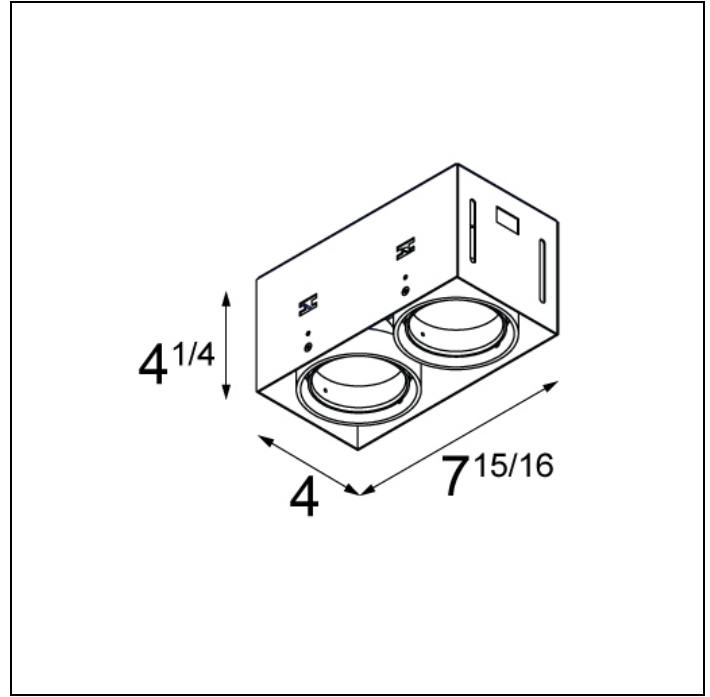

MINI RITM TRIMLESS FOR SMART RINGS

MINI RITM TRIMLESS FOR SMART RINGS 2X LED DE

After twenty years still one of the architect's favorites. Mini ritm trimless, with its minimalistic features becomes part of the interior. Its dark or white casing vanishes when switching on the light. The versatile Mini ritm leaves nothing to the imagination with the technology on full display, allowing this luminaire to fit well into both a minimalist and an industrial-chic environment. The gimbale system allows you to direct the light source at any angle of your choice. Connect Mini ritm trimless with Smart by adding the Smart frontrings to your recessed spot.

Art. Nr. US_12531202

SPECIFICATIONS

Lamp	2x LED Array	
Driver	driver excluded - requires housing	
Cut-out size	1 8"7/64 w 4"11/64	
Weight	2.8kg	
Min. distance	4 in.	
Location rating	suitable for damp locations	
Glow wire test	960°	
webterm_lifetime	L80 B20 @ 50.000 hrs	
CRI	92	
Power supply	350mA 17.8Vf	500mA 18.4Vf
webterm_connected_load	6.2W	9.2W
webterm_lumen	547lm	735lm
Efficacy	88lm/W	80lm/W
UGR	14	15
Adjustability	v -35°/+35°	
Remark	! has to be combined with Smart frontrings ! suitable for damp locations ! has to be used with appropriate housing (LED gear incl.) ! combine with drywall plaster flange for ceiling thickness > 0 25/32" (20mm) and ≤ 1 31/32" (50mm) ! CCEA Chicago Plenum rated & Airtight per ASTM-E283-04 (when used with IC-UAT box)	