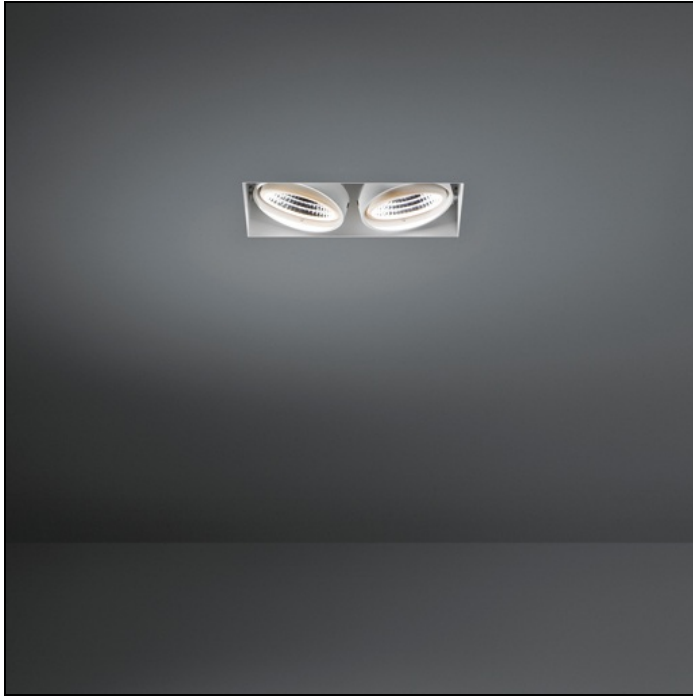

MINI RITM TRIMLESS FOR SMART RINGS

MINI RITM TRIMLESS FOR SMART RINGS 2X LED DE

After twenty years still one of the architect's favorites. Mini ritm trimless, with its minimalistic features becomes part of the interior. Its dark or white casing vanishes when switching on the light. The versatile Mini ritm leaves nothing to the imagination with the technology on full display, allowing this luminaire to fit well into both a minimalist and an industrial-chic environment. The gimbale system allows you to direct the light source at any angle of your choice. Connect Mini ritm trimless with Smart by adding the Smart frontrings to your recessed spot.

Art. Nr. US_12531209

SPECIFICATIONS

Lamp	2x LED Array	
Driver	driver excluded - requires housing	
Cut-out size	1 8"7/64 w 4"11/64	
Weight	2.8kg	
Min. distance	4 in.	
Location rating	suitable for damp locations	
Glow wire test	960°	
webterm_lifetime	L80 B20 @ 50.000 hrs	
CRI	92	
Power supply	350mA 17.8Vf	500mA 18.4Vf
webterm_connected_load	6.2W	9.2W
webterm_lumen	547lm	735lm
Efficacy	88lm/W	80lm/W
UGR	14	15
Adjustability	v -35°/+35°	
Remark	! has to be combined with Smart frontrings ! suitable for damp locations ! has to be used with appropriate housing (LED gear incl.) ! combine with drywall plaster flange for ceiling thickness > 0 25/32" (20mm) and ≤ 1 31/32" (50mm) ! CCEA Chicago Plenum rated & Airtight per ASTM-E283-04 (when used with IC-UAT box)	

	WARM WHITE 2700K / CRI 92+	WARM WHITE 3000K / CRI 92+	WARM WHITE 3500K / CRI 92+
black	US_12531002	US_12531202	US_12531302
white struc	US_12531009	US_12531209	US_12531309