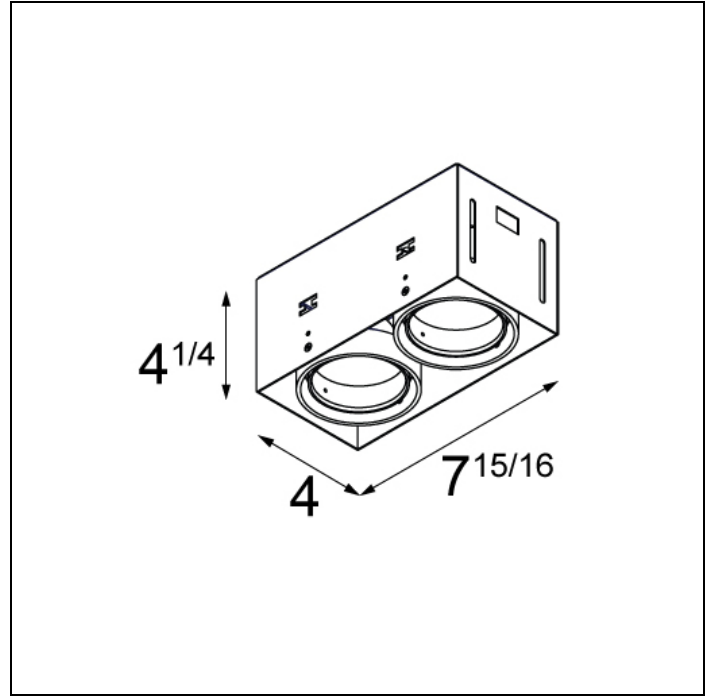

MINI RITM TRIMLESS FOR SMART RINGS

MINI RITM TRIMLESS FOR SMART RINGS 2X LED DE

After twenty years still one of the architect's favorites. Mini ritm trimless, with its minimalistic features becomes part of the interior. Its dark or white casing vanishes when switching on the light. The versatile Mini ritm leaves nothing to the imagination with the technology on full display, allowing this luminaire to fit well into both a minimalist and an industrial-chic environment. The gimbale system allows you to direct the light source at any angle of your choice. Connect Mini ritm trimless with Smart by adding the Smart frontrings to your recessed spot.

Art. Nr. US_12531302

SPECIFICATIONS

Lamp	2x LED Array	
Driver	driver excluded - requires housing	
Cut-out size	1 8"1/8 w 4"3/16	
Weight	2.8kg	
Min. distance	4 in.	
Location rating	suitable for damp locations	
Glow wire test	960°	
webterm_lifetime	L80 B20 @ 50.000 hrs	
CRI	92	
Power supply	350mA 17.8Vf	500mA 18.4Vf
webterm_connected_load	6.2W	9.2W
webterm_lumen	568lm	763lm
Efficacy	92lm/W	83lm/W
UGR	14	15
Adjustability	v -35°/+35°	
Remark	! has to be combined with Smart frontrings ! suitable for damp locations ! has to be used with appropriate housing (LED gear incl.) ! CCEA Chicago Plenum rated & Airtight per ASTM-E283-04 (when used with IC-UAT box)	