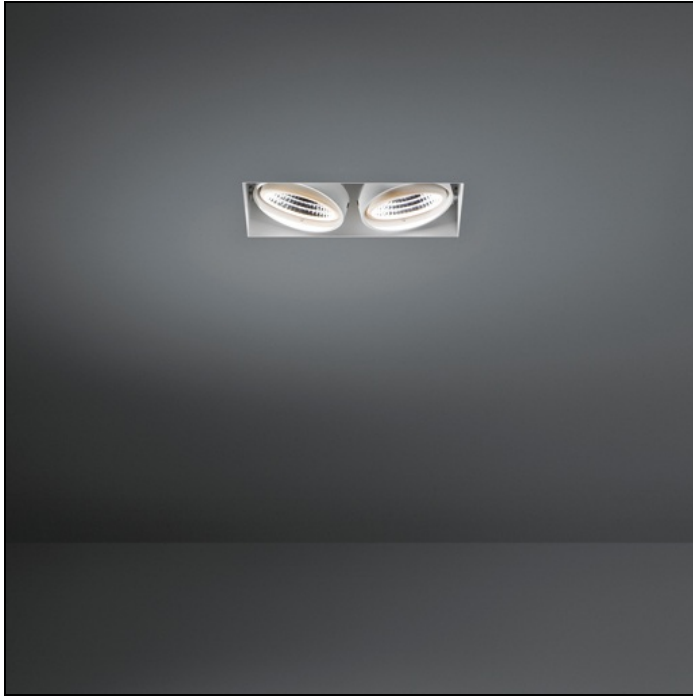

MINI RITM TRIMLESS FOR SMART RINGS

MINI RITM TRIMLESS FOR SMART RINGS 2X LED DE

After twenty years still one of the architect's favorites. Mini ritm trimless, with its minimalistic features becomes part of the interior. Its dark or white casing vanishes when switching on the light. The versatile Mini ritm leaves nothing to the imagination with the technology on full display, allowing this luminaire to fit well into both a minimalist and an industrial-chic environment. The gimbale system allows you to direct the light source at any angle of your choice. Connect Mini ritm trimless with Smart by adding the Smart frontrings to your recessed spot.

Art. Nr. US_12531302

SPECIFICATIONS

Lamp	2x LED Array	
Driver	driver excluded - requires housing	
Cut-out size	1 8"1/8 w 4"3/16	
Weight	2.8kg	
Min. distance	4 in.	
Location rating	suitable for damp locations	
Glow wire test	960°	
webterm_lifetime	L80 B20 @ 50.000 hrs	
CRI	92	
Power supply	350mA 17.8Vf	500mA 18.4Vf
webterm_connected_load	6.2W	9.2W
webterm_lumen	568lm	763lm
Efficacy	92lm/W	83lm/W
UGR	14	15
Adjustability	v -35°/+35°	
Remark	! has to be combined with Smart frontrings ! suitable for damp locations ! has to be used with appropriate housing (LED gear incl.) ! CCEA Chicago Plenum rated & Airtight per ASTM-E283-04 (when used with IC-UAT box)	

	WARM WHITE 2700K / CRI 92+	WARM WHITE 3000K / CRI 92+	WARM WHITE 3500K / CRI 92+
black	US_12531002	US_12531202	US_12531302
white struc	US_12531009	US_12531209	US_12531309