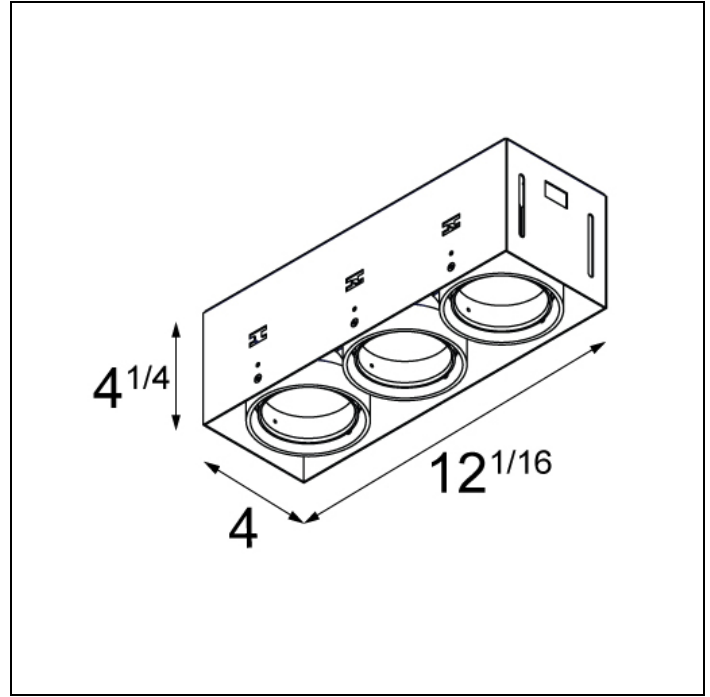

## MINI RITM TRIMLESS FOR SMART RINGS 3X LED DE

After twenty years still one of the architect's favorites. Mini ritm trimless, with its minimalistic features becomes part of the interior. Its dark or white casing vanishes when switching on the light. The versatile Mini ritm leaves nothing to the imagination with the technology on full display, allowing this luminaire to fit well into both a minimalist and an industrial-chic environment. The gimballed system allows you to direct the light source at any angle of your choice. Connect Mini ritm trimless with Smart by adding the Smart frontrings to your recessed spot.

### SPECIFICATIONS

Lamp	3x LED Array	
Driver	driver excluded - requires housing	
Cut-out size	1 12"1/4 w 4"11/64	
Weight	3.6kg	
Min. distance	4 in.	
Location rating	suitable for damp locations	
Glow wire test	960°	
webterm_lifetime	L80 B20 @ 50.000 hrs	
CRI	92	
Power supply	350mA 17.8Vf	500mA 18.4Vf
webterm_connected_load	6.2W	9.2W
webterm_lumen	526lm	707lm
Efficacy	85lm/W	77lm/W
UGR	14	15
Adjustability	v -35°/+35°	
Remark	! has to be combined with Smart frontrings ! suitable for damp locations ! has to be used with appropriate housing (LED gear incl.) ! combine with drywall plaster flange for ceiling thickness > 0 25/32" (20mm) and ≤ 1 31/32" (50mm) ! CCEA Chicago Plenum rated & Airtight per ASTM-E283-04 (when used with IC-UAT box)	