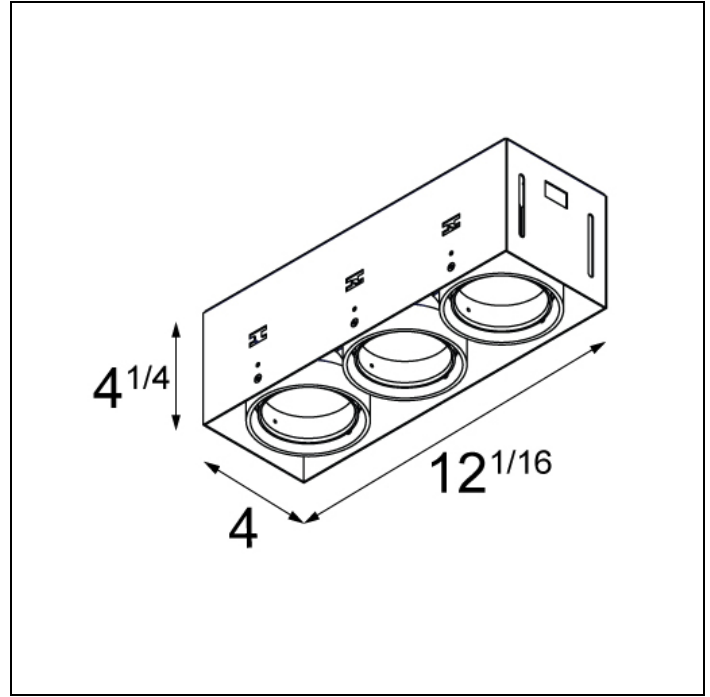

MINI RITM TRIMLESS FOR SMART RINGS

MINI RITM TRIMLESS FOR SMART RINGS 3X LED DE

After twenty years still one of the architect's favorites. Mini ritm trimless, with its minimalistic features becomes part of the interior. Its dark or white casing vanishes when switching on the light. The versatile Mini ritm leaves nothing to the imagination with the technology on full display, allowing this luminaire to fit well into both a minimalist and an industrial-chic environment. The gimballed system allows you to direct the light source at any angle of your choice. Connect Mini ritm trimless with Smart by adding the Smart frontrings to your recessed spot.

Art. Nr. US_12532009

SPECIFICATIONS

Lamp	3x LED Array	
Driver	driver excluded - requires housing	
Cut-out size	1 12"1/4 w 4"11/64	
Weight	3.6kg	
Min. distance	4 in.	
Location rating	suitable for damp locations	
Glow wire test	960°	
webterm_lifetime	L80 B20 @ 50.000 hrs	
CRI	92	
Power supply	350mA 17.8Vf	500mA 18.4Vf
webterm_connected_load	6.2W	9.2W
webterm_lumen	526lm	707lm
Efficacy	85lm/W	77lm/W
UGR	14	15
Adjustability	v -35°/+35°	
Remark	! has to be combined with Smart frontrings ! suitable for damp locations ! has to be used with appropriate housing (LED gear incl.) ! combine with drywall plaster flange for ceiling thickness > 0 25/32" (20mm) and ≤ 1 31/32" (50mm) ! CCEA Chicago Plenum rated & Airtight per ASTM-E283-04 (when used with IC-UAT box)	