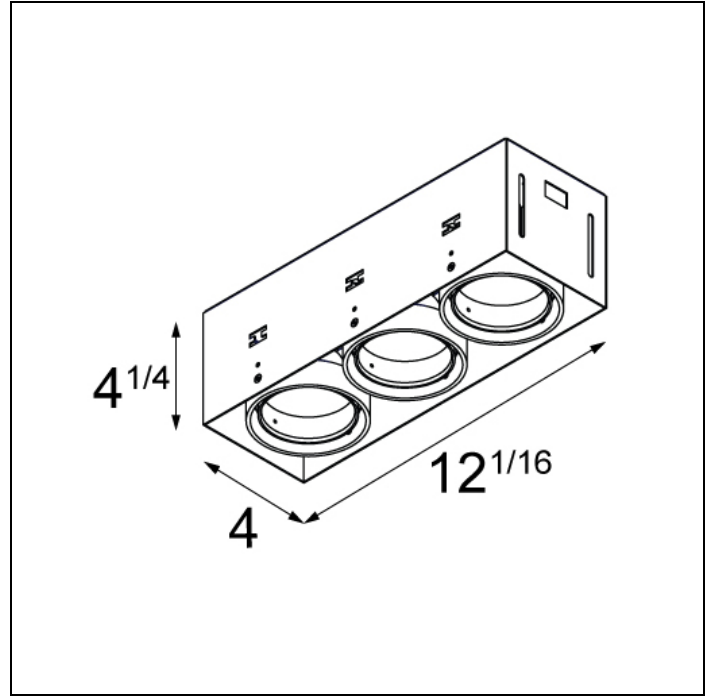

## MINI RITM TRIMLESS FOR SMART RINGS 3X LED DE

After twenty years still one of the architect's favorites. Mini ritm trimless, with its minimalistic features becomes part of the interior. Its dark or white casing vanishes when switching on the light. The versatile Mini ritm leaves nothing to the imagination with the technology on full display, allowing this luminaire to fit well into both a minimalist and an industrial-chic environment. The gimballed system allows you to direct the light source at any angle of your choice. Connect Mini ritm trimless with Smart by adding the Smart frontrings to your recessed spot.

### SPECIFICATIONS

Lamp	3x LED Array	
Driver	driver excluded - requires housing	
Cut-out size	l 12"1/4 w 4"11/64	
Weight	3.6kg	
Min. distance	4 in.	
Location rating	suitable for damp locations	
Glow wire test	960°	
webterm_lifetime	L80 B20 @ 50.000 hrs	
CRI	92	
Power supply	350mA 17.8Vf	500mA 18.4Vf
webterm_connected_load	6.2W	9.2W
webterm_lumen	547lm	735lm
Efficacy	88lm/W	80lm/W
UGR	14	15
Adjustability	v -35°/+35°	
Remark	! has to be combined with Smart frontrings ! suitable for damp locations ! has to be used with appropriate housing (LED gear incl.) ! combine with drywall plaster flange for ceiling thickness > 0 25/32" (20mm) and ≤ 1 31/32" (50mm) ! CCEA Chicago Plenum rated & Airtight per ASTM-E283-04 (when used with IC-UAT box)	