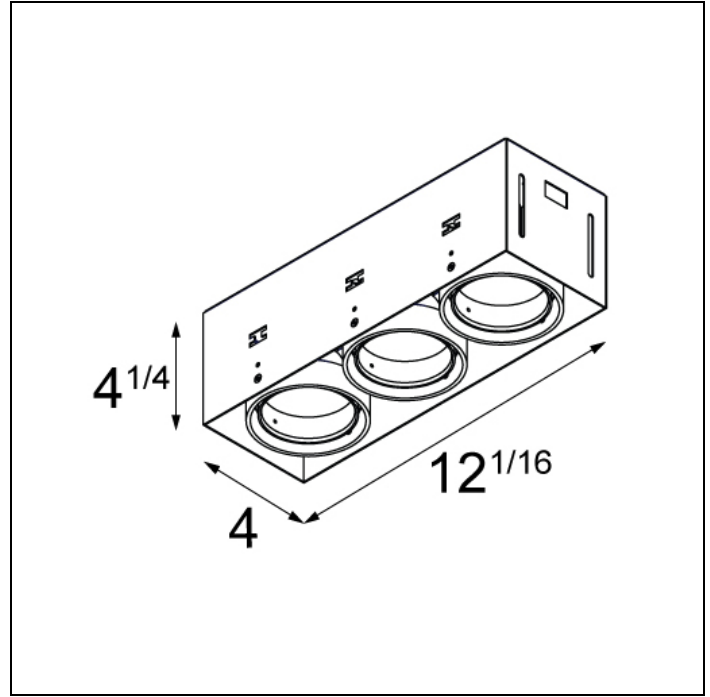

MINI RITM TRIMLESS FOR SMART RINGS

MINI RITM TRIMLESS FOR SMART RINGS 3X LED DE

After twenty years still one of the architect's favorites. Mini ritm trimless, with its minimalistic features becomes part of the interior. Its dark or white casing vanishes when switching on the light. The versatile Mini ritm leaves nothing to the imagination with the technology on full display, allowing this luminaire to fit well into both a minimalist and an industrial-chic environment. The gimballed system allows you to direct the light source at any angle of your choice. Connect Mini ritm trimless with Smart by adding the Smart frontrings to your recessed spot.

Art. Nr. US_12532209

SPECIFICATIONS

Lamp	3x LED Array	
Driver	driver excluded - requires housing	
Cut-out size	l 12"1/4 w 4"11/64	
Weight	3.6kg	
Min. distance	4 in.	
Location rating	suitable for damp locations	
Glow wire test	960°	
webterm_lifetime	L80 B20 @ 50.000 hrs	
CRI	92	
Power supply	350mA 17.8Vf	500mA 18.4Vf
webterm_connected_load	6.2W	9.2W
webterm_lumen	547lm	735lm
Efficacy	88lm/W	80lm/W
UGR	14	15
Adjustability	v -35°/+35°	
Remark	! has to be combined with Smart frontrings ! suitable for damp locations ! has to be used with appropriate housing (LED gear incl.) ! combine with drywall plaster flange for ceiling thickness > 0 25/32" (20mm) and ≤ 1 31/32" (50mm) ! CCEA Chicago Plenum rated & Airtight per ASTM-E283-04 (when used with IC-UAT box)	