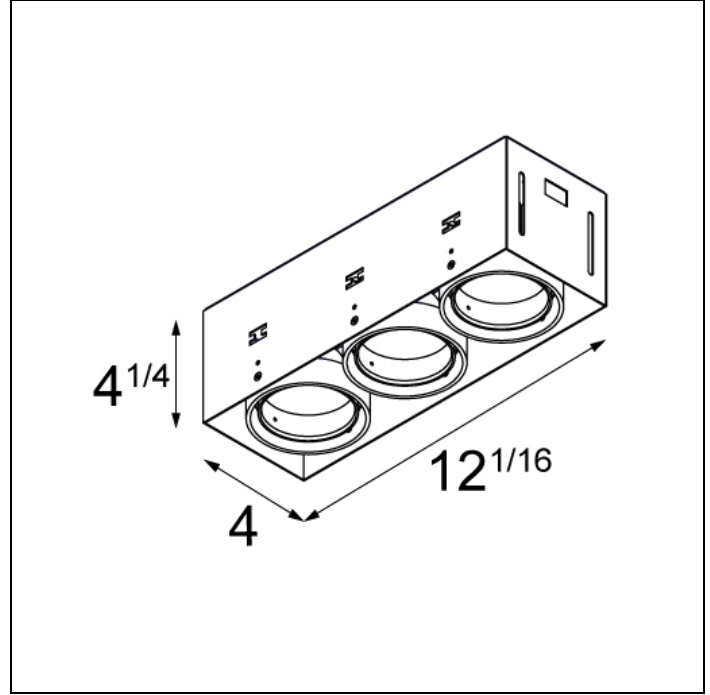

MINI RITM TRIMLESS FOR SMART RINGS

MINI RITM TRIMLESS FOR SMART RINGS 3X LED DE

After twenty years still one of the architect's favorites. Mini ritm trimless, with its minimalistic features becomes part of the interior. Its dark or white casing vanishes when switching on the light. The versatile Mini ritm leaves nothing to the imagination with the technology on full display, allowing this luminaire to fit well into both a minimalist and an industrial-chic environment. The gimballed system allows you to direct the light source at any angle of your choice. Connect Mini ritm trimless with Smart by adding the Smart frontrings to your recessed spot.

Art. Nr. US_12532302

SPECIFICATIONS

Lamp	3x LED Array	
Driver	driver excluded - requires housing	
Cut-out size	l 12"1/4 w 4"11/64	
Weight	3.6kg	
Min. distance	4 in.	
Location rating	suitable for damp locations	
Glow wire test	960°	
webterm_lifetime	L80 B20 @ 50.000 hrs	
CRI	92	
Power supply	350mA 17.8Vf	500mA 18.4Vf
webterm_connected_load	6.2W	9.2W
webterm_lumen	568lm	763lm
Efficacy	92lm/W	83lm/W
UGR	14	15
Adjustability	v -35°/+35°	
Remark	! has to be combined with Smart frontrings ! suitable for damp locations ! has to be used with appropriate housing (LED gear incl.) ! combine with drywall plaster flange for ceiling thickness > 0 25/32" (20mm) and ≤ 1 31/32" (50mm) ! CCEA Chicago Plenum rated & Airtight per ASTM-E283-04 (when used with IC-UAT box)	