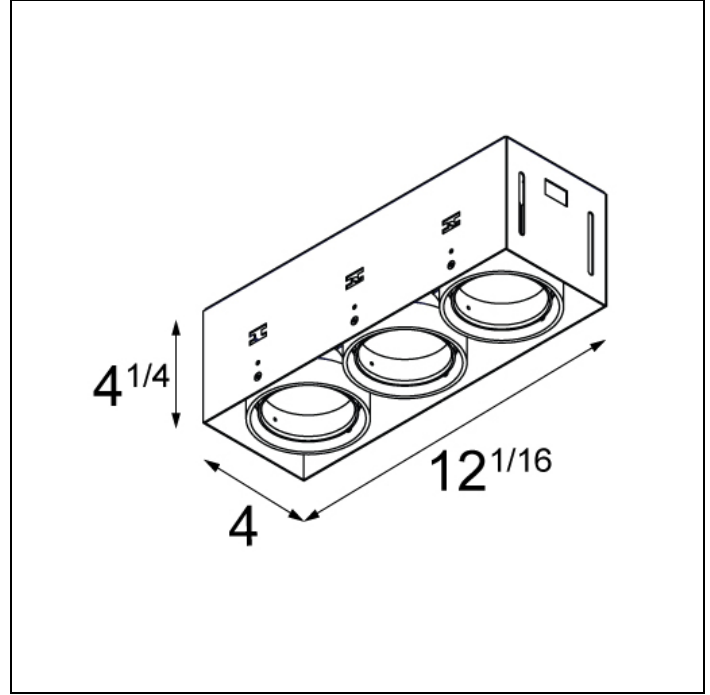

MINI RITM TRIMLESS FOR SMART RINGS

MINI RITM TRIMLESS FOR SMART RINGS 3X LED DE

After twenty years still one of the architect's favorites. Mini ritm trimless, with its minimalistic features becomes part of the interior. Its dark or white casing vanishes when switching on the light. The versatile Mini ritm leaves nothing to the imagination with the technology on full display, allowing this luminaire to fit well into both a minimalist and an industrial-chic environment. The gimbale system allows you to direct the light source at any angle of your choice. Connect Mini ritm trimless with Smart by adding the Smart frontrings to your recessed spot.

Art. Nr. US_12532309

SPECIFICATIONS

Lamp	3x LED Array	
Driver	driver excluded - requires housing	
Cut-out size	l 12"1/4 w 4"11/64	
Weight	3.6kg	
Min. distance	4 in.	
Location rating	suitable for damp locations	
Glow wire test	960°	
webterm_lifetime	L80 B20 @ 50.000 hrs	
CRI	92	
Power supply	350mA 17.8Vf	500mA 18.4Vf
webterm_connected_load	6.2W	9.2W
webterm_lumen	568lm	763lm
Efficacy	92lm/W	83lm/W
UGR	14	15
Adjustability	v -35°/+35°	
Remark	! has to be combined with Smart frontrings ! suitable for damp locations ! has to be used with appropriate housing (LED gear incl.) ! combine with drywall plaster flange for ceiling thickness > 0 25/32" (20mm) and ≤ 1 31/32" (50mm) ! CCEA Chicago Plenum rated & Airtight per ASTM-E283-04 (when used with IC-UAT box)	