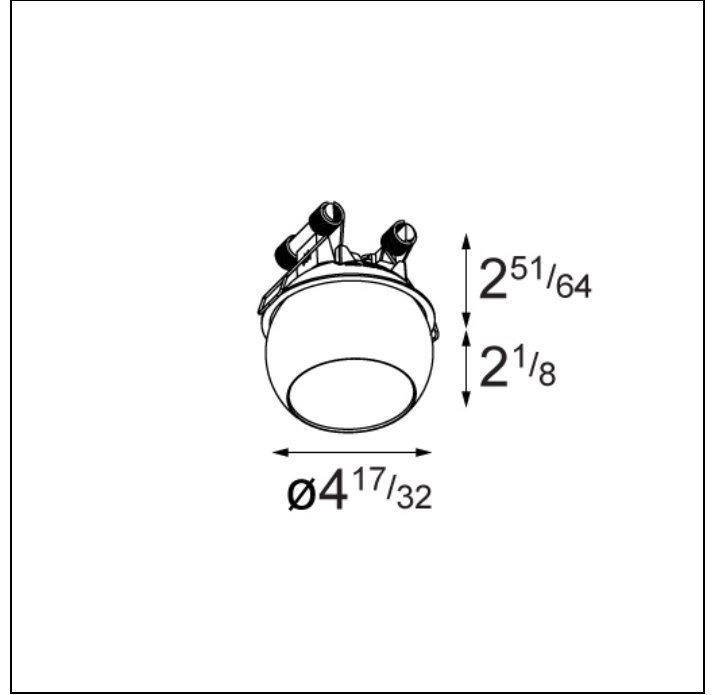

## MARBUL RECESSED 4.5 1X LED DE

The iconic Marbul portfolio is specifically designed with the renovation market in mind, suiting any space and integrating into existing infrastructure with ease. Marbul recessed is characterized by a thin trim of 2" through which 1 or 2 spheres appear to hang gently from the ceiling without any visible attachments. Lamp units can be rotated 360° and inclined approximately 45°.

### SPECIFICATIONS

Lamp	1x LED Array	
Driver	driver excluded - requires housing	
Cut-out size	ø 4" 1/4	
Weight		
Min. distance	4 in.	
Location rating	suitable for damp locations	
Glow wire test		
webterm_lifetime	L80 B20 @ 50.000hrs	
CRI	90	
Power supply	350mA 17.3Vf	500mA 17.8Vf
webterm_connected_load	6W	8.9W
webterm_lumen	737lm	990lm
Efficacy	123lm/W	111lm/W
UGR	15	16
Adjustability	h 360° v 45°	
Remark	! must be combined with magnetic reflector ! has to be used with appropriate housing ! JA8 certified	

	WARM WHITE 2700K / CRI 90+	WARM WHITE 3000K / CRI 90+	NEUTRAL WHITE 3500K / CRI 90+
black struc	US_14222032	US_14222132	<b>US_14222632</b>
donkey grey struc	US_14222076	US_14222176	US_14222676
white struc	US_14222009	US_14222109	US_14222609