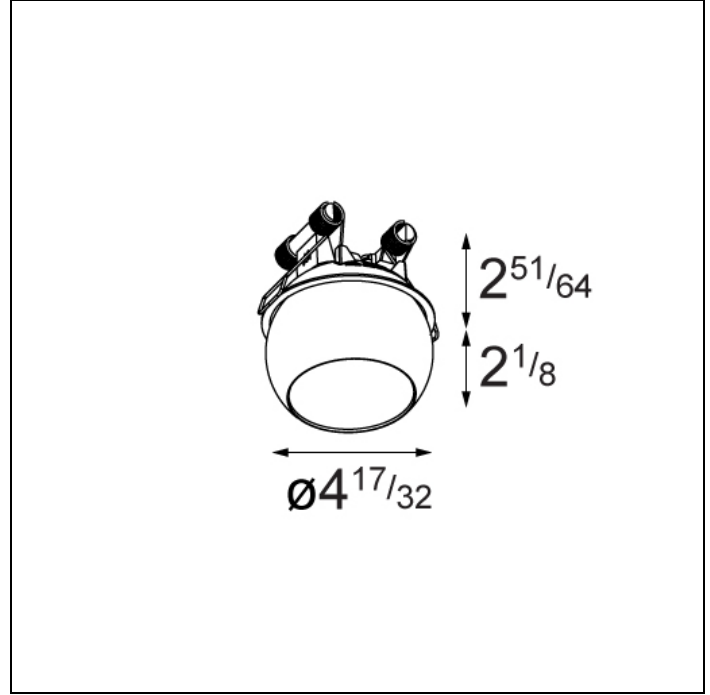

## MARBUL RECESSED 4.5 1X LED DE

The iconic Marbul portfolio is specifically designed with the renovation market in mind, suiting any space and integrating into existing infrastructure with ease. Marbul recessed is characterized by a thin trim of 2" through which 1 or 2 spheres appear to hang gently from the ceiling without any visible attachments. Lamp units can be rotated 360° and inclined approximately 45°.

### SPECIFICATIONS

Lamp	1x LED Array	
Driver	driver excluded - requires housing	
Cut-out size	ø 4" 1/4	
Weight		
Min. distance	4 in.	
Location rating	suitable for damp locations	
Glow wire test		
webterm_lifetime	L80 B20 @ 50.000hrs	
CRI	90	
Power supply	350mA 17.3Vf	500mA 17.8Vf
webterm_connected_load	6W	8.9W
webterm_lumen	737lm	990lm
Efficacy	123lm/W	111lm/W
UGR	15	16
Adjustability	h 360° v 45°	
Remark	! must be combined with magnetic reflector ! has to be used with appropriate housing ! JA8 certified	

	WARM WHITE 2700K / CRI 90+	WARM WHITE 3000K / CRI 90+	NEUTRAL WHITE 3500K / CRI 90+
black struc	US_14222032	US_14222132	US_14222632
donkey grey struc	US_14222076	US_14222176	US_14222676
white struc	US_14222009	US_14222109	US_14222609